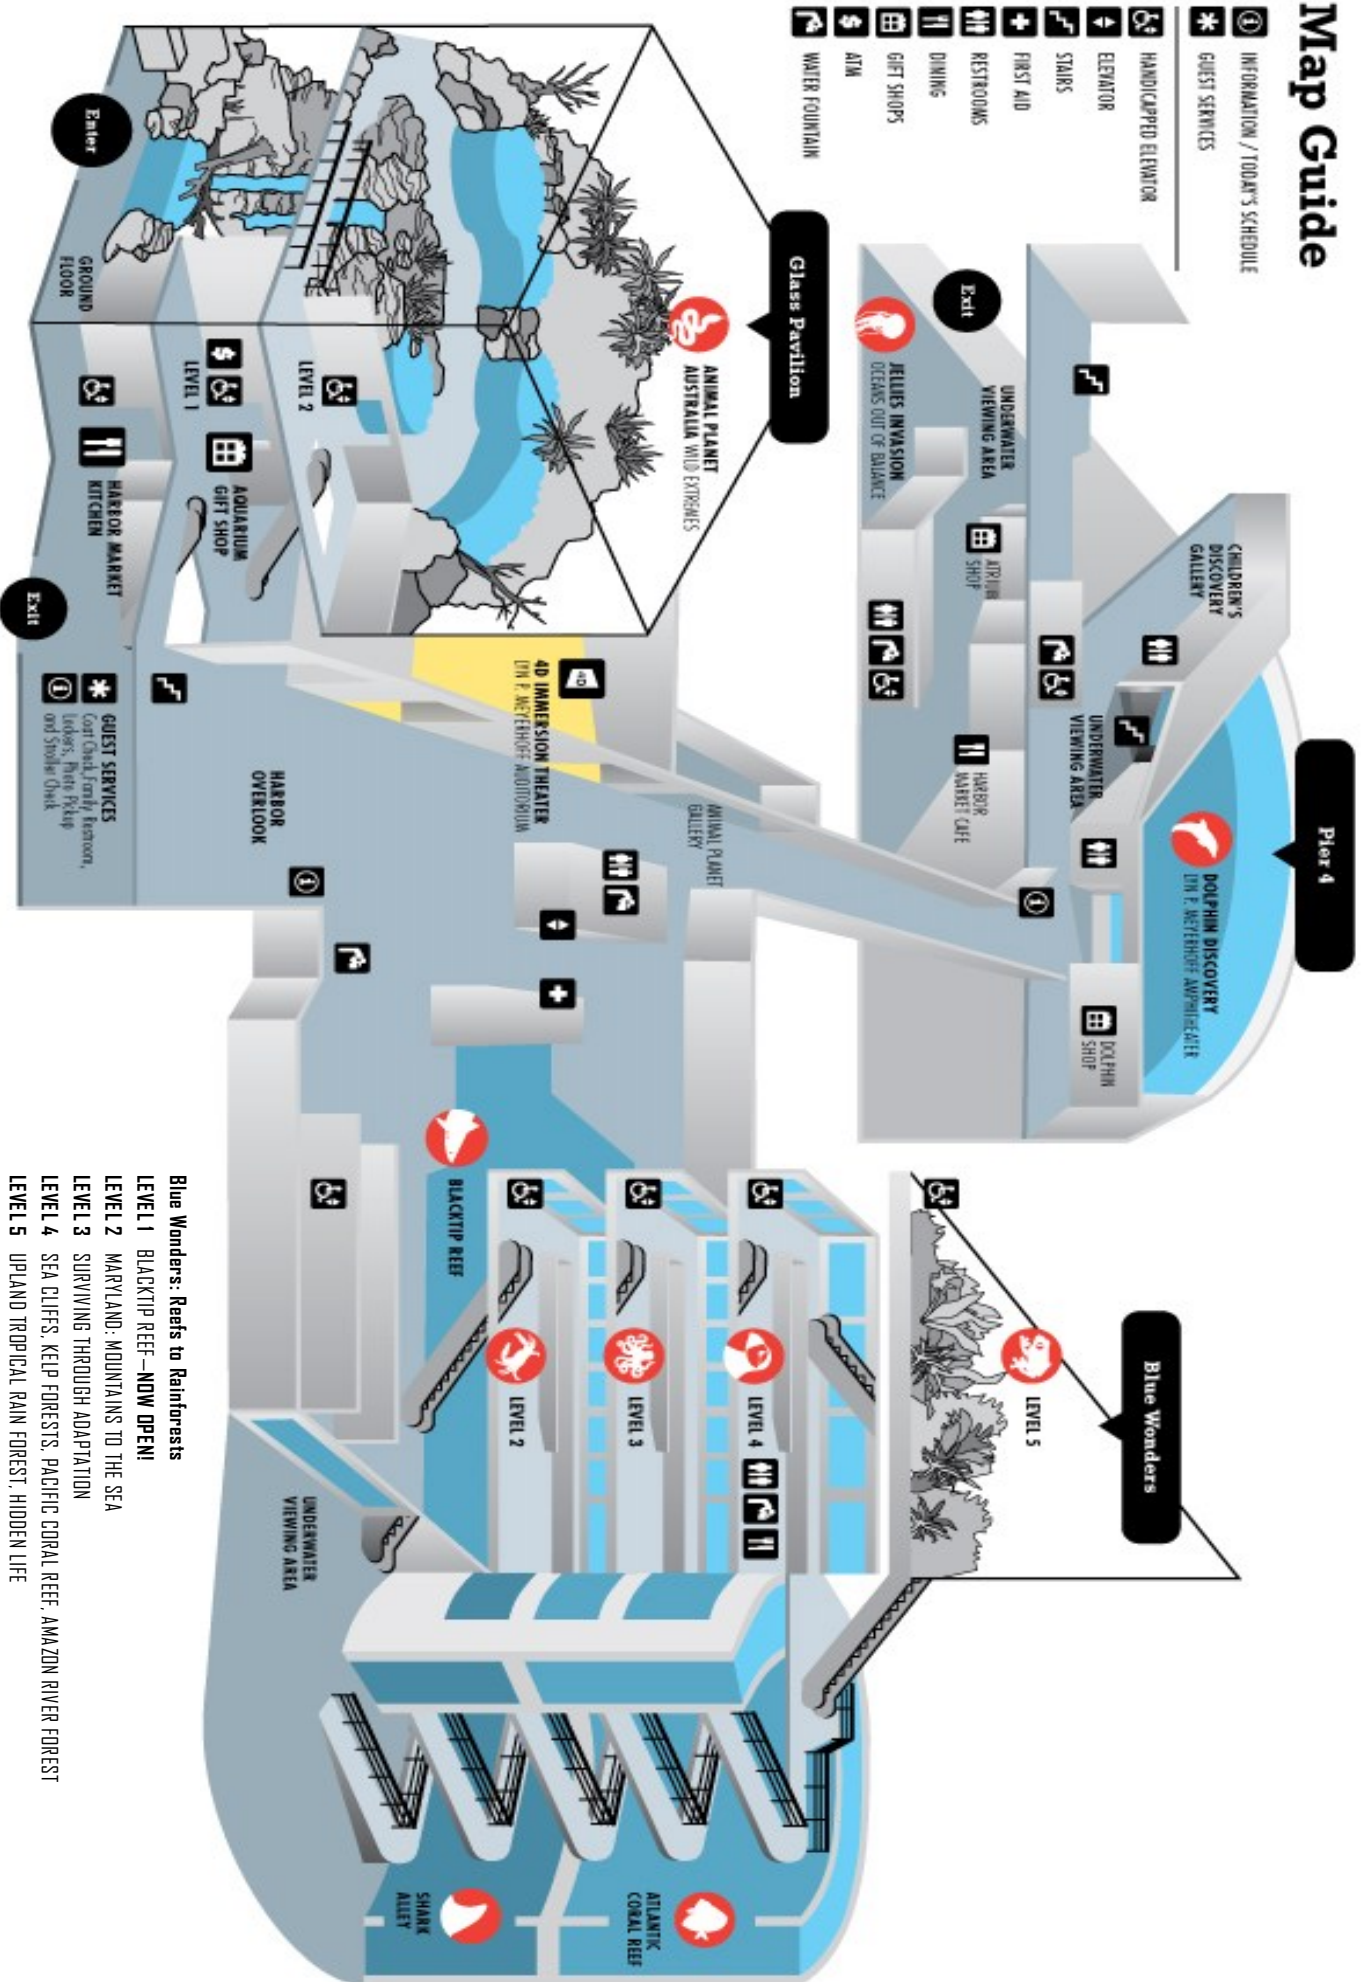

Discount Tickets to

NATIONAL AQUARIUM® in Baltimore

Type of ticket	Regular Gate Price	Credit Union Price	Savings
Adult (12-59)	\$39.95	\$32.95	\$7.00
Child (3-11)	\$24.95	\$20.95	\$4.00
Senior (60+)	\$34.95	\$28.95	\$6.00

Kids under 3 free!

Don't forget, we also have discount tickets to the MD Zoo, local theme parks and movie theaters!!

Tickets are only valid at the National Aquarium in the Inner Harbor.

Take the ticket you purchase from the credit union to the Ticket Center Will Call Window to get an actual ticket with an entry time on it. There is no guaranteed entry time at this point. The aquarium recommends arriving earlier in the day or later in the afternoon.

- HANDICAPPED ELEVATOR
- ELEVATOR
- STAIRS
- FIRST AID
- RESTROOMS
- DINING
- GIFT SHOPS
- ATM
- WATER FOUNTAIN

- Blue Wonders: Reefs to Rainforests**
- LEVEL 1 BLACKTIP REEF—NOW OPEN!
 - LEVEL 2 MARYLAND: MOUNTAINS TO THE SEA
 - LEVEL 3 SURVIVING THROUGH ADAPTATION
 - LEVEL 4 SEA CLIFFS, KELP FORESTS, PACIFIC CORAL REEF, AMAZON RIVER FOREST
 - LEVEL 5 UPLAND TROPICAL RAIN FOREST, HIDDEN LIFE