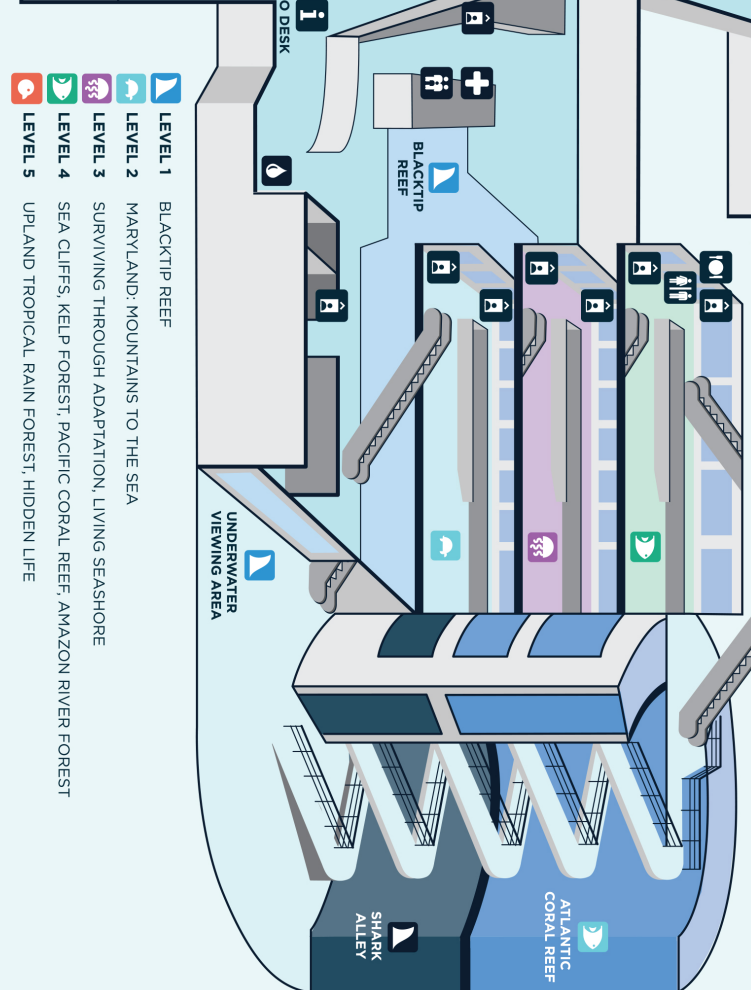

Effective 1/2023

Map Guide

- GUEST SERVICES
- ELEVATOR
- STAIRS
- 4D IMMERSION THEATER
- FIRST AID
- WATER FOUNTAIN
- RESTROOMS
- DINING
- GIFT SHOP
- FAMILY ROOM
- STROLLER CHECK, FAMILY RESTROOM

PIER 4

BLUE WONDERS

ENTRANCE

EXIT

- LEVEL 1 BLACKTIP REEF
- LEVEL 2 MARYLAND: MOUNTAINS TO THE SEA
- LEVEL 3 SURVIVING THROUGH ADAPTATION, LIVING SEASHORE
- LEVEL 4 SEA CLIFFS, KELP FOREST, PACIFIC CORAL REEF, AMAZON RIVER FOREST
- LEVEL 5 UPLAND TROPICAL RAIN FOREST, HIDDEN LIFE