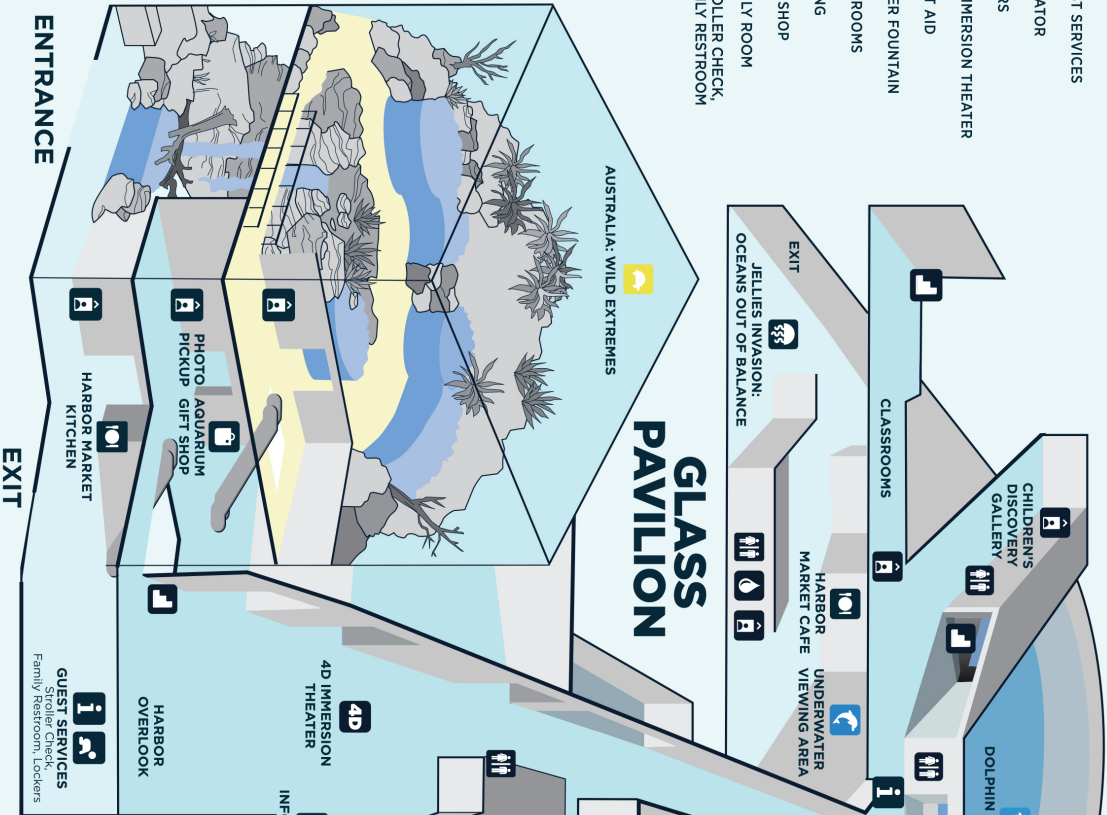

Effective 1/2023

Map Guide

- GUEST SERVICES
- ELEVATOR
- STAIRS
- 4D IMMERSION THEATER
- FIRST AID
- WATER FOUNTAIN
- RESTROOMS
- DINING
- GIFT SHOP
- FAMILY ROOM
- STROLLER CHECK, FAMILY RESTROOM

PIER 4

BLUE WONDERS

ENTRANCE

EXIT

- LEVEL 1 BLACKTIP REEF
- LEVEL 2 MARYLAND: MOUNTAINS TO THE SEA
- LEVEL 3 SURVIVING THROUGH ADAPTATION, LIVING SEASHORE
- LEVEL 4 SEA CLIFFS, KELP FOREST, PACIFIC CORAL REEF, AMAZON RIVER FOREST
- LEVEL 5 UPLAND TROPICAL RAIN FOREST, HIDDEN LIFE